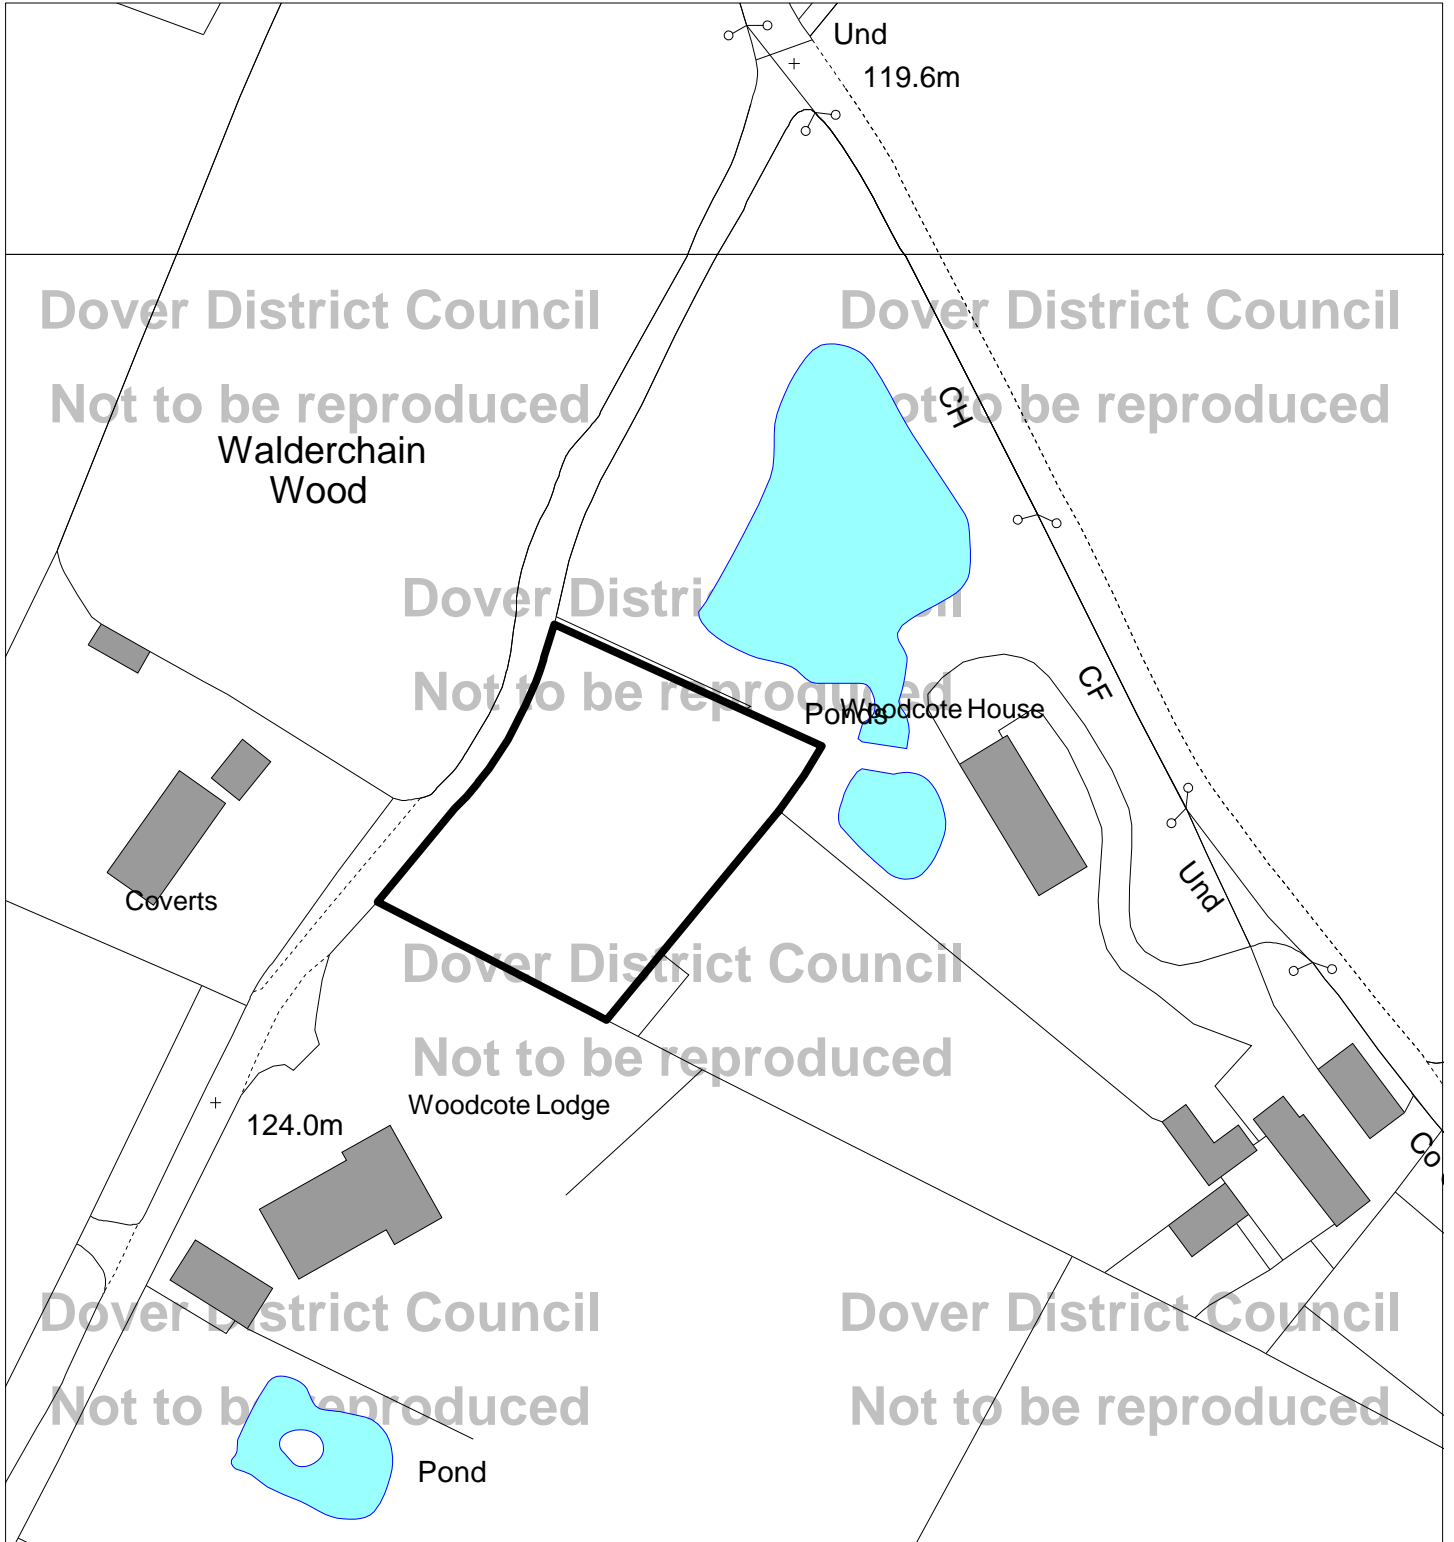

This plan has been produced for Planning Committee purposes only. No further copies may be made.

Not to scale

This map is reproduced from Ordnance Survey material with the permission of Ordnance Survey on behalf of the Controller of Her Majesty's Stationery Office © Crown copyright. Unauthorised reproduction infringes Crown copyright and may lead to prosecution or civil proceedings.

Dover District Council Licence Number 100019780 published 2017

Note: This plan is provided for purposes of site identification only.

Application: DOV/17/00504

Oak Meadow

Walderschain Farm

Lodge Lees, Denton

CT4 6NS

TR20804792